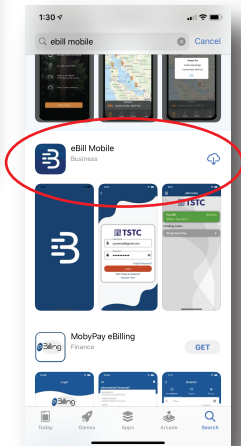

Now Available!

Available on:
Google Play
and the
Apple App Store

Note: You must already have an online account set up. You may set it up by visiting www.nitco.com or call 219-996-2981.

Step 1:
Download the app

Step 2:
Enter your zip code

Step 3: Enter email address and password that has been previously set up

Step 4:
You are now set up