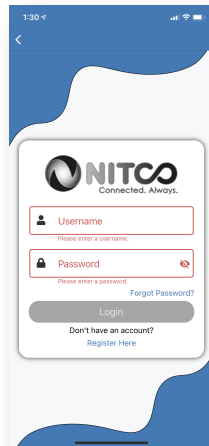

Now Available!

Available on:
Google Play
and the
Apple App Store

Note: You must already have an online account set up. You may set it up by visiting www.nitco.com or call 219-996-2981.

Step 1:
Download the app

Step 2:
Enter your zip code

Step 3: Enter email address and password that has been previously set up

Step 4:
You are now set up